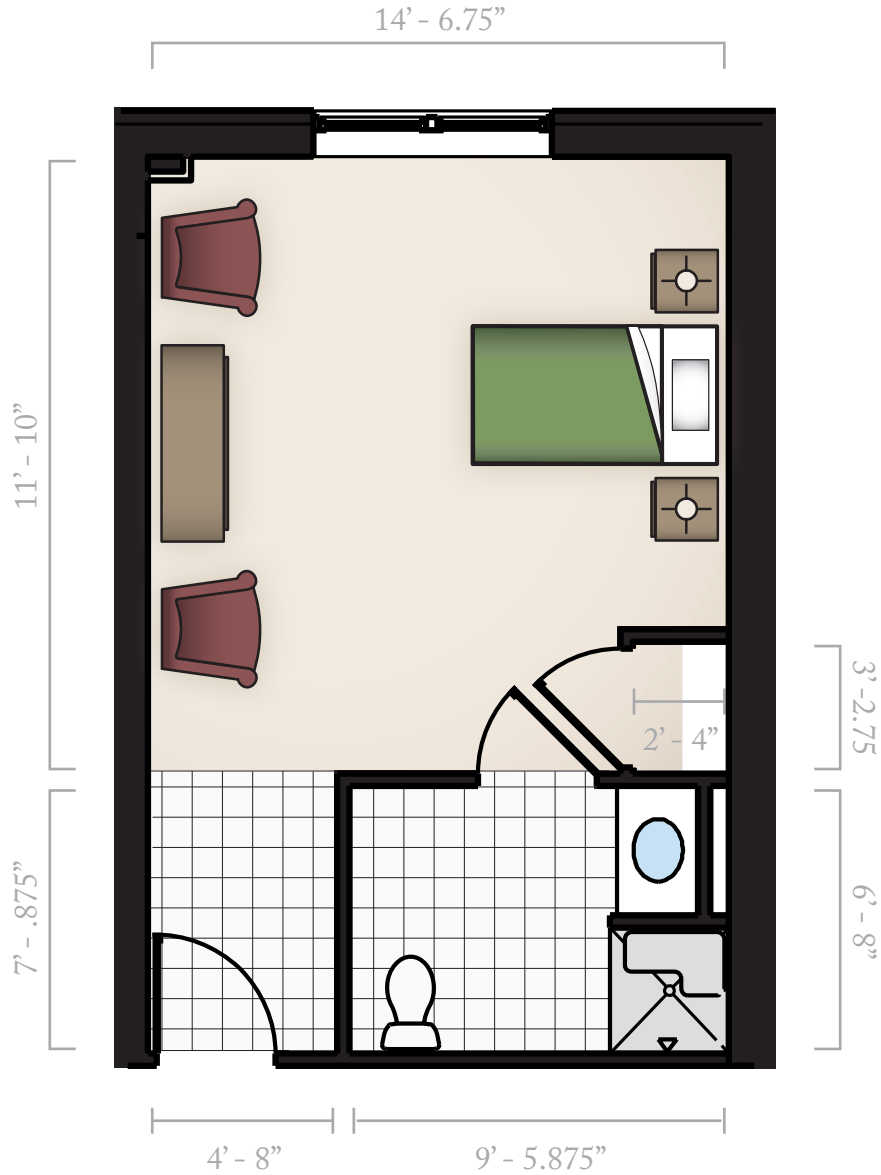

Room #: 302, 311

The Palmettos

— ASSISTED LIVING —
& MEMORY CARE

INLET – STUDIO FLOOR PLAN

Memory Care

290 Square Feet

Room #s: 301, 303, 304, 307, 308, 310, 312, 314, 315, 317,
318, 320

The Palmettos

— ASSISTED LIVING —
& MEMORY CARE

PAWLEYS – DELUXE STUDIO FLOOR PLAN

Memory Care

310 Square Feet

Room #s: 306, 309, 313, 316, 319

The Palmettos

— ASSISTED LIVING —
& MEMORY CARE

LITCHFIELD - DELUXE STUDIO FLOOR PLAN [HC]

Memory Care
332 Square Feet
Room #s: 305