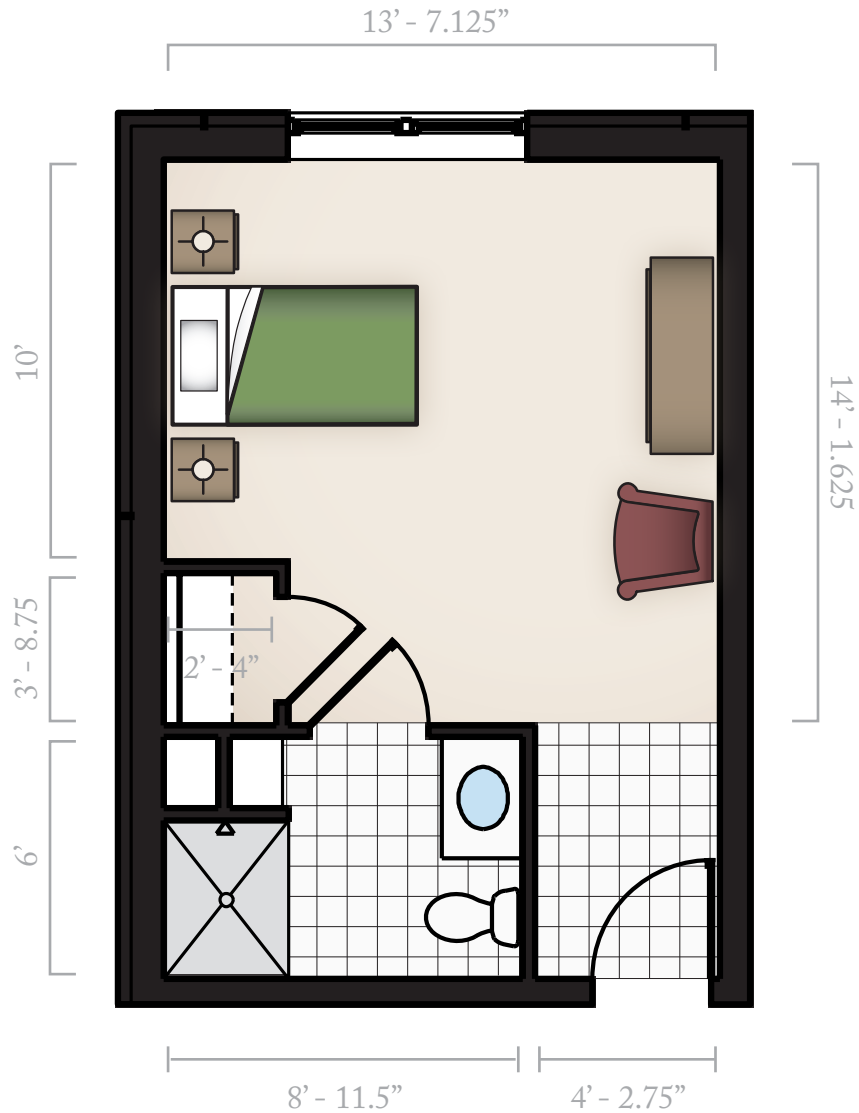

Assisted Living

459 Square Feet

Room #s: 101, 109, 116, 123, 127, 132, 139, 147, 201, 209,
214, 223, 225, 234, 239

The Palmettos

— ASSISTED LIVING —
& MEMORY CARE

ROYAL - ONE BEDROOM FLOOR PLAN

Assisted Living

459 Square Feet

Room #s: 110, 115, 117, 131, 133, 138, 141, 207, 208, 215,
217, 227, 231, 233, 240

The Palmettos

— ASSISTED LIVING —
& MEMORY CARE

BROOKGREEN – COMPANION FLOOR PLAN

Memory Care

425 Square Feet

Room #: 302, 311

The Palmettos

— ASSISTED LIVING —
& MEMORY CARE

INLET – STUDIO FLOOR PLAN

Memory Care

290 Square Feet

Room #s: 301, 303, 304, 307, 308, 310, 312, 314, 315, 317,
318, 320

The Palmettos

Memory Care
332 Square Feet
Room #s: 305