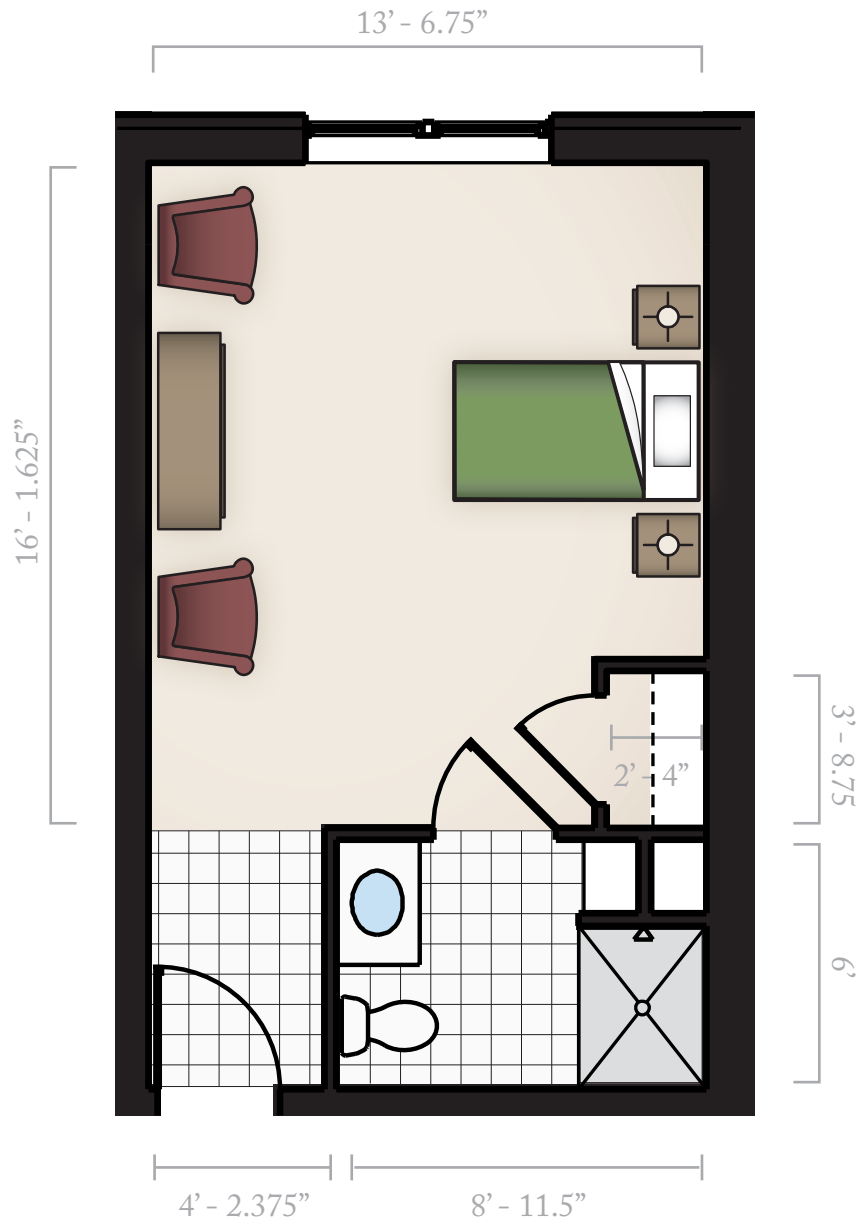

459 Square Feet

Room #s: 110, 115, 117, 131, 133, 138, 141, 207, 208, 215,
217, 227, 231, 233, 240

The Palmettos

— ASSISTED LIVING —
& MEMORY CARE

BROOKGREEN – COMPANION FLOOR PLAN

Memory Care

425 Square Feet

Room #: 302, 311

The Palmettos

— ASSISTED LIVING —
& MEMORY CARE

INLET – STUDIO FLOOR PLAN

Memory Care

290 Square Feet

Room #s: 301, 303, 304, 307, 308, 310, 312, 314, 315, 317,
318, 320

The Palmettos

— ASSISTED LIVING —
& MEMORY CARE

PAWLEYS – DELUXE STUDIO FLOOR PLAN

Memory Care

310 Square Feet

Room #s: 306, 309, 313, 316, 319

The Palmettos

— ASSISTED LIVING —
& MEMORY CARE

LITCHFIELD - DELUXE STUDIO FLOOR PLAN [HC]

Memory Care
332 Square Feet
Room #s: 305