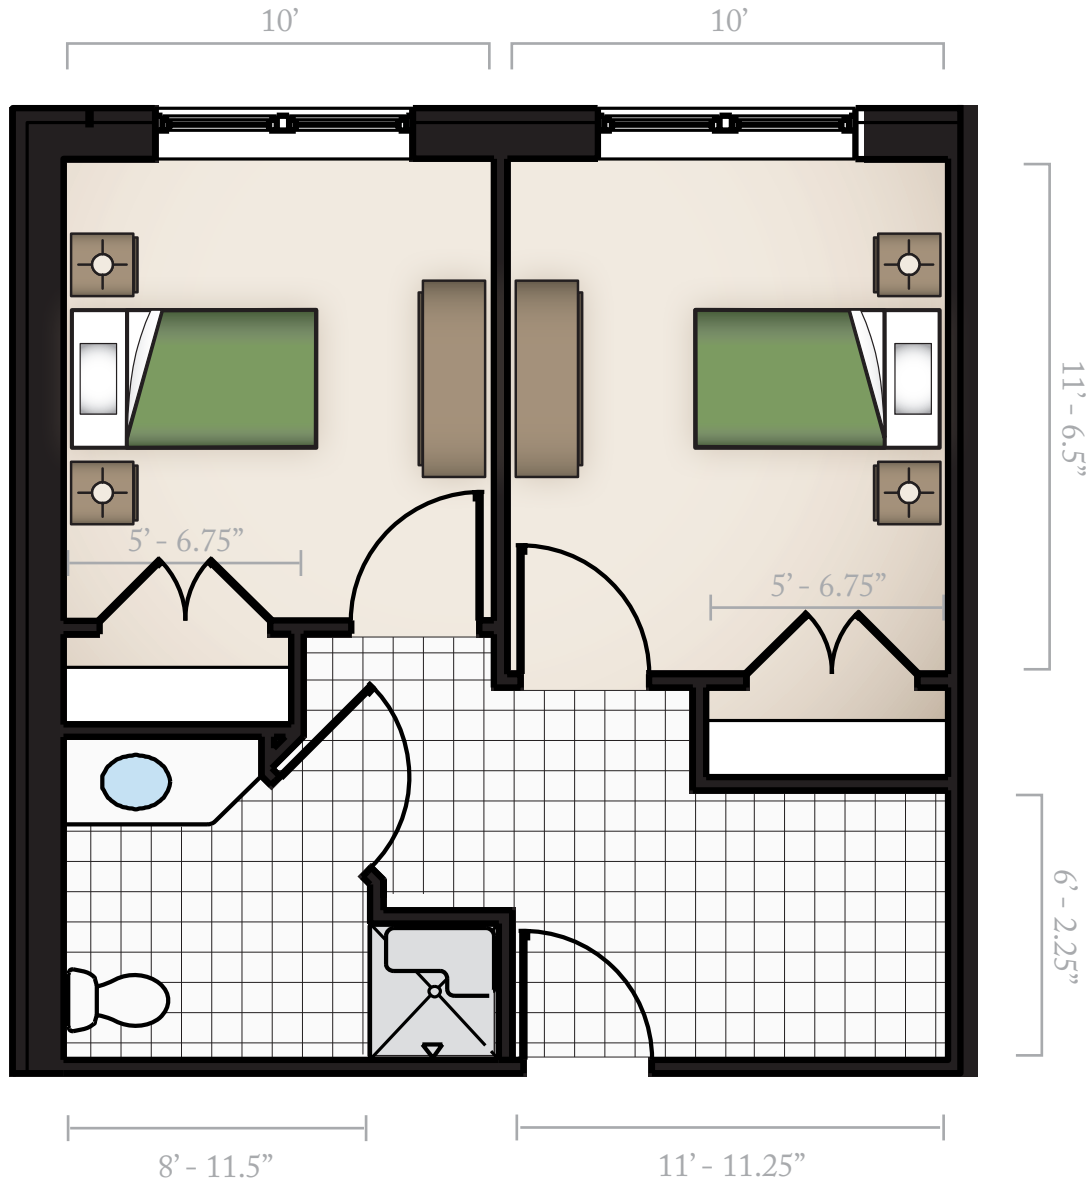

Assisted Living

459 Square Feet

Room #s: 101, 109, 116, 123, 127, 132, 139, 147, 201, 209,
214, 223, 225, 234, 239

The Palmettos

— ASSISTED LIVING —
& MEMORY CARE

ROYAL - ONE BEDROOM FLOOR PLAN

Assisted Living

459 Square Feet

Room #s: 110, 115, 117, 131, 133, 138, 141, 207, 208, 215,
217, 227, 231, 233, 240

The Palmettos

— ASSISTED LIVING —
& MEMORY CARE

BROOKGREEN – COMPANION FLOOR PLAN

Memory Care

425 Square Feet

Room #: 302, 311

The Palmettos

— ASSISTED LIVING —
& MEMORY CARE

INLET – STUDIO FLOOR PLAN

Memory Care

290 Square Feet

Room #s: 301, 303, 304, 307, 308, 310, 312, 314, 315, 317,
318, 320

The Palmettos