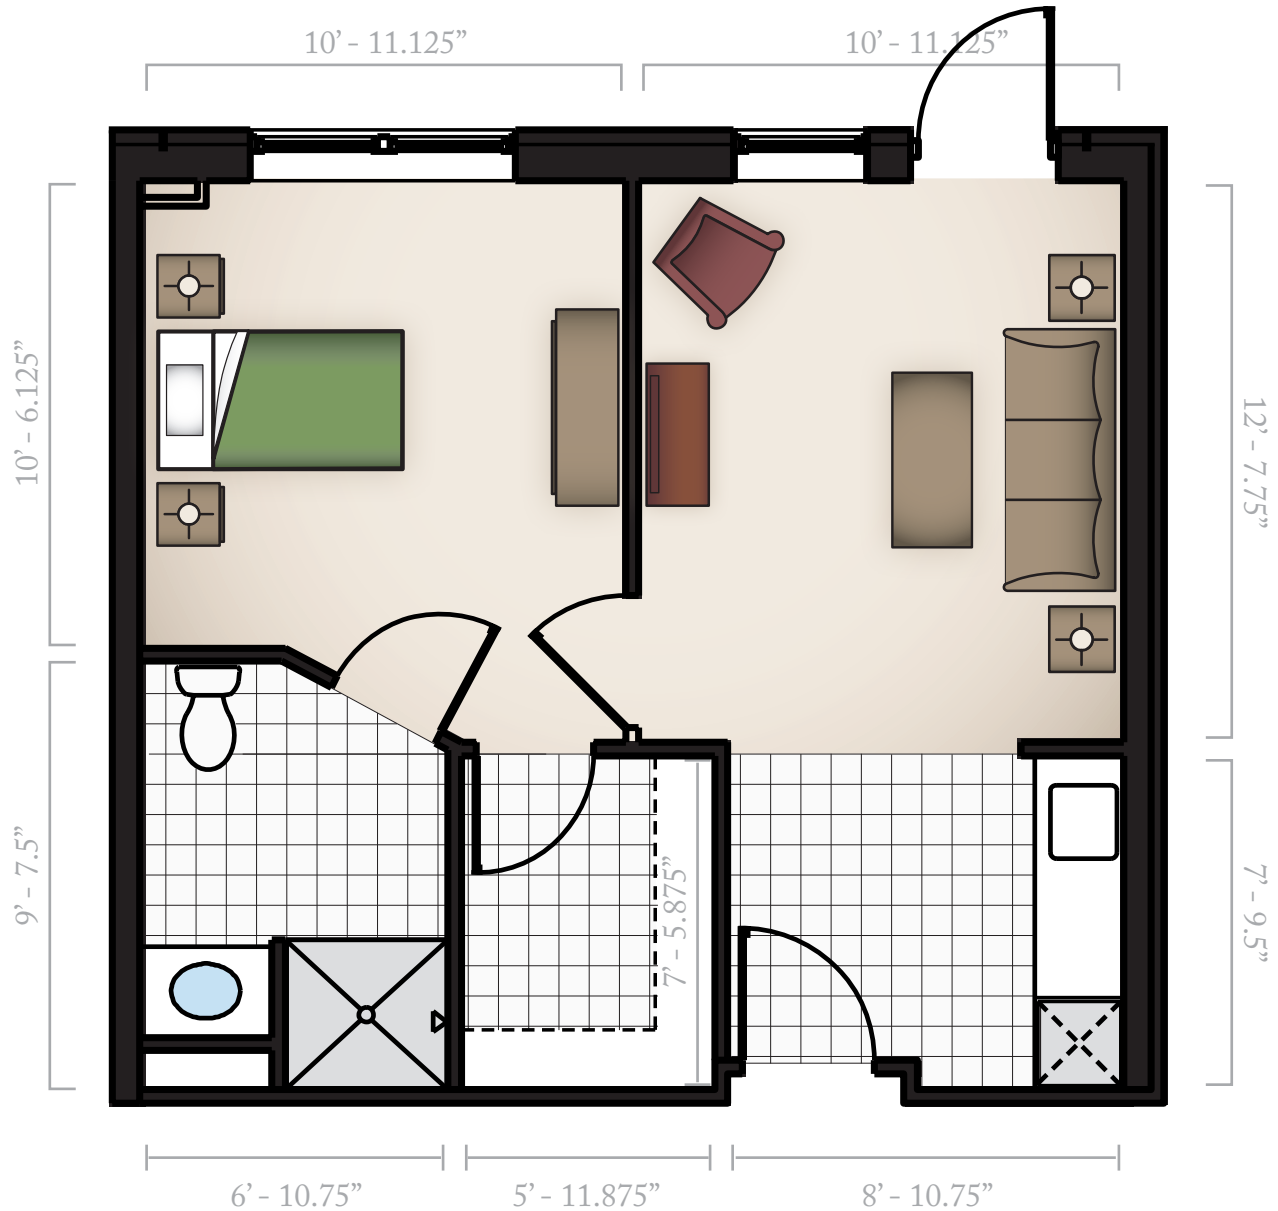

378 Square Feet

Room #s: 103, 111, 112, 113, 121, 125, 134, 135, 136, 137,
145, 203, 210, 212, 213, 221, 235, 236, 238

The Palmettos

— ASSISTED LIVING —
& MEMORY CARE

MAJESTIC – ONE BEDROOM ALCOVE FLOOR PLAN

Assisted Living

459 Square Feet

Room #s: 101, 109, 116, 123, 127, 132, 139, 147, 201, 209,
214, 223, 225, 234, 239

The Palmettos

— ASSISTED LIVING —
& MEMORY CARE

ROYAL - ONE BEDROOM FLOOR PLAN

Assisted Living

459 Square Feet

Room #s: 110, 115, 117, 131, 133, 138, 141, 207, 208, 215,
217, 227, 231, 233, 240

The Palmettos

— ASSISTED LIVING —
& MEMORY CARE

BROOKGREEN – COMPANION FLOOR PLAN

Memory Care

425 Square Feet

Room #: 302, 311

The Palmettos

— ASSISTED LIVING —
& MEMORY CARE

INLET – STUDIO FLOOR PLAN

Memory Care

290 Square Feet

Room #s: 301, 303, 304, 307, 308, 310, 312, 314, 315, 317,
318, 320

The Palmettos