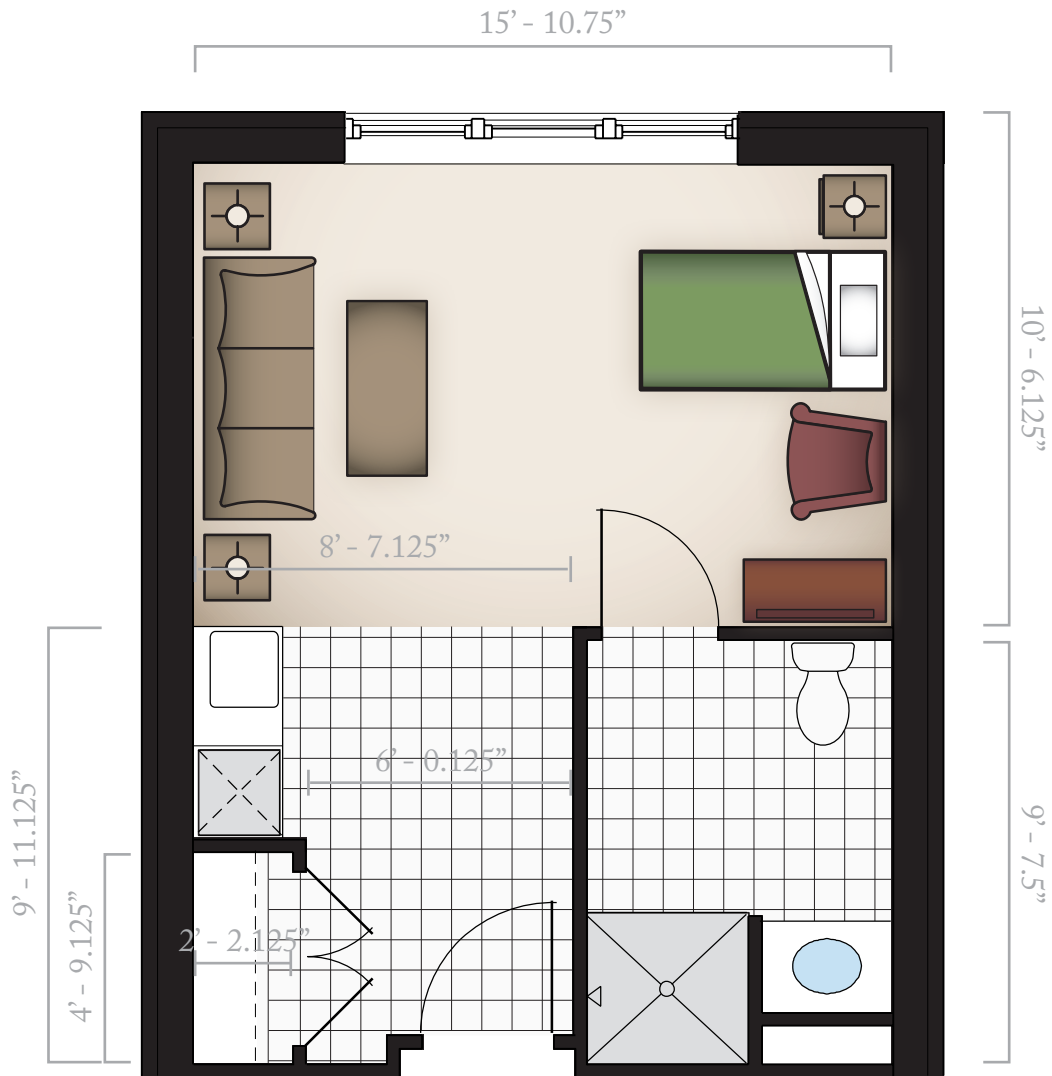

The Palmettos

— ASSISTED LIVING —
& MEMORY CARE

SAGO - STUDIO FLOOR PLAN

Assisted Living

323 Square Feet

Room #s: 105, 107, 119, 129, 143, 205, 219, 229

The Palmettos

— ASSISTED LIVING —
& MEMORY CARE

BAMBOO – STUDIO FLOOR PLAN [HC]

Assisted Living

363 Square Feet

Room #s: 114, 211, 237

The Palmettos

— ASSISTED LIVING —
& MEMORY CARE

PINDO - DELUXE STUDIO FLOOR PLAN

Assisted Living

378 Square Feet

Room #s: 103, 111, 112, 113, 121, 125, 134, 135, 136, 137,
145, 203, 210, 212, 213, 221, 235, 236, 238

The Palmettos

— ASSISTED LIVING —
& MEMORY CARE

MAJESTIC – ONE BEDROOM ALCOVE FLOOR PLAN

Memory Care
332 Square Feet
Room #s: 305