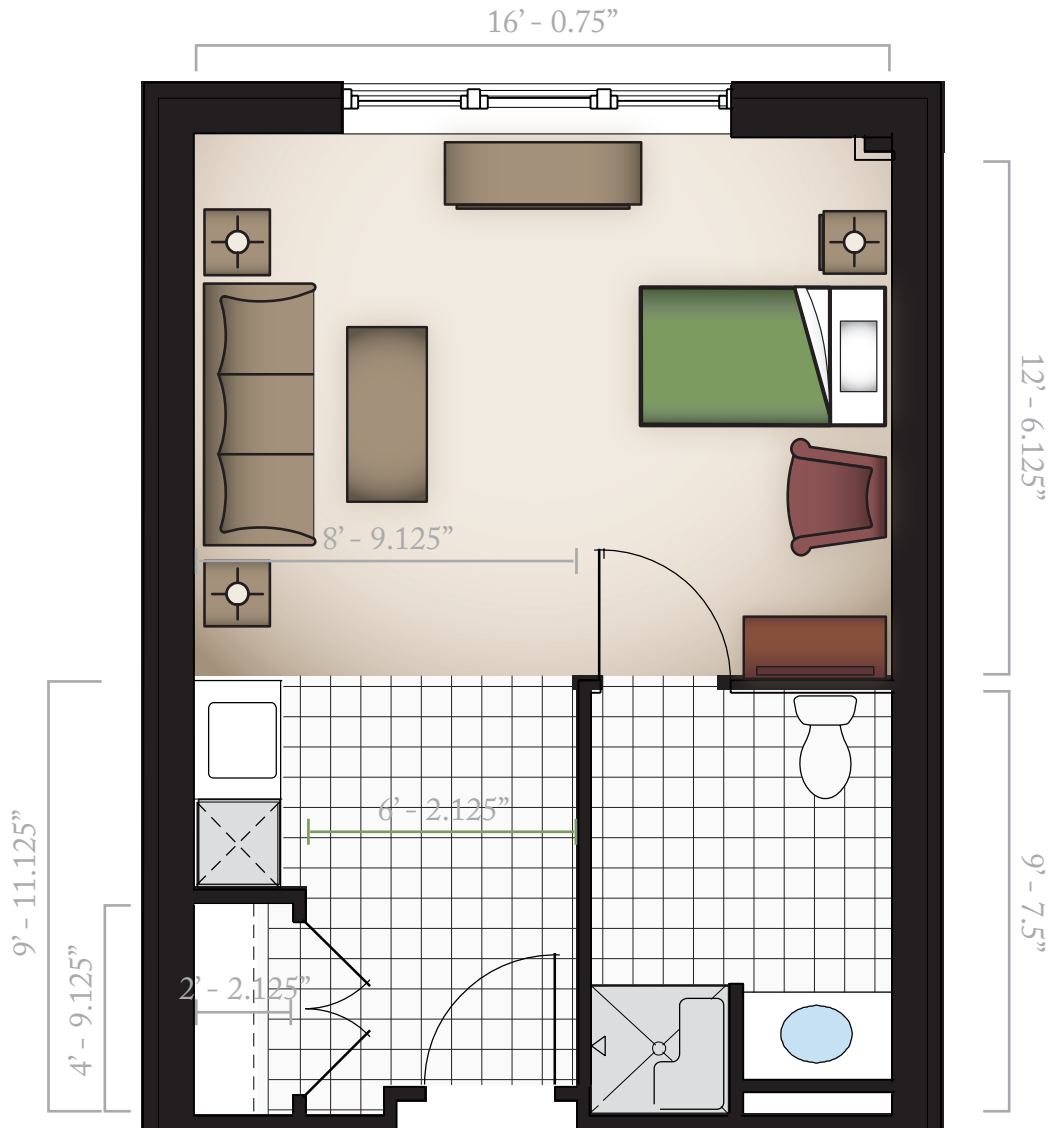

The Palmettos

— ASSISTED LIVING —
& MEMORY CARE

SAGO - STUDIO FLOOR PLAN

Assisted Living

323 Square Feet

Room #s: 105, 107, 119, 129, 143, 205, 219, 229

The Palmettos

— ASSISTED LIVING —
& MEMORY CARE

BAMBOO – STUDIO FLOOR PLAN [HC]

Assisted Living

363 Square Feet

Room #s: 114, 211, 237

The Palmettos

— ASSISTED LIVING —
& MEMORY CARE

PINDO - DELUXE STUDIO FLOOR PLAN

Assisted Living

378 Square Feet

Room #s: 103, 111, 112, 113, 121, 125, 134, 135, 136, 137,
145, 203, 210, 212, 213, 221, 235, 236, 238

The Palmettos

— ASSISTED LIVING —
& MEMORY CARE

MAJESTIC – ONE BEDROOM ALCOVE FLOOR PLAN

Memory Care
332 Square Feet
Room #s: 305