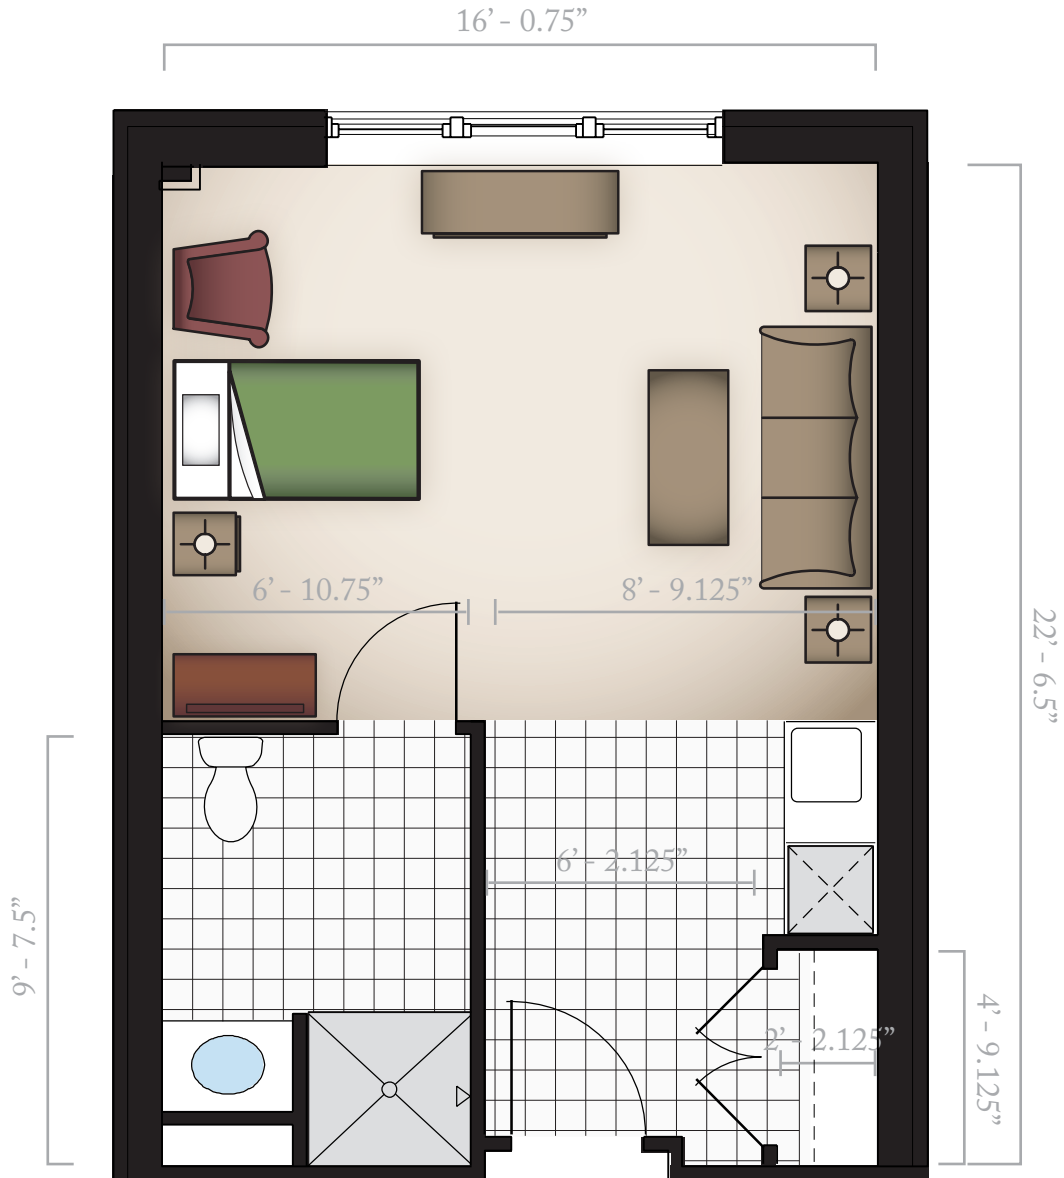

The Palmettos

— ASSISTED LIVING —
& MEMORY CARE

SAGO - STUDIO FLOOR PLAN

Assisted Living

323 Square Feet

Room #s: 105, 107, 119, 129, 143, 205, 219, 229

The Palmettos

— ASSISTED LIVING —
& MEMORY CARE

BAMBOO – STUDIO FLOOR PLAN [HC]

Assisted Living

363 Square Feet

Room #s: 114, 211, 237

The Palmettos

— ASSISTED LIVING —
& MEMORY CARE

PINDO - DELUXE STUDIO FLOOR PLAN

Assisted Living

378 Square Feet

Room #s: 103, 111, 112, 113, 121, 125, 134, 135, 136, 137,
145, 203, 210, 212, 213, 221, 235, 236, 238

The Palmettos

— ASSISTED LIVING —
& MEMORY CARE

MAJESTIC – ONE BEDROOM ALCOVE FLOOR PLAN

Memory Care
332 Square Feet
Room #s: 305