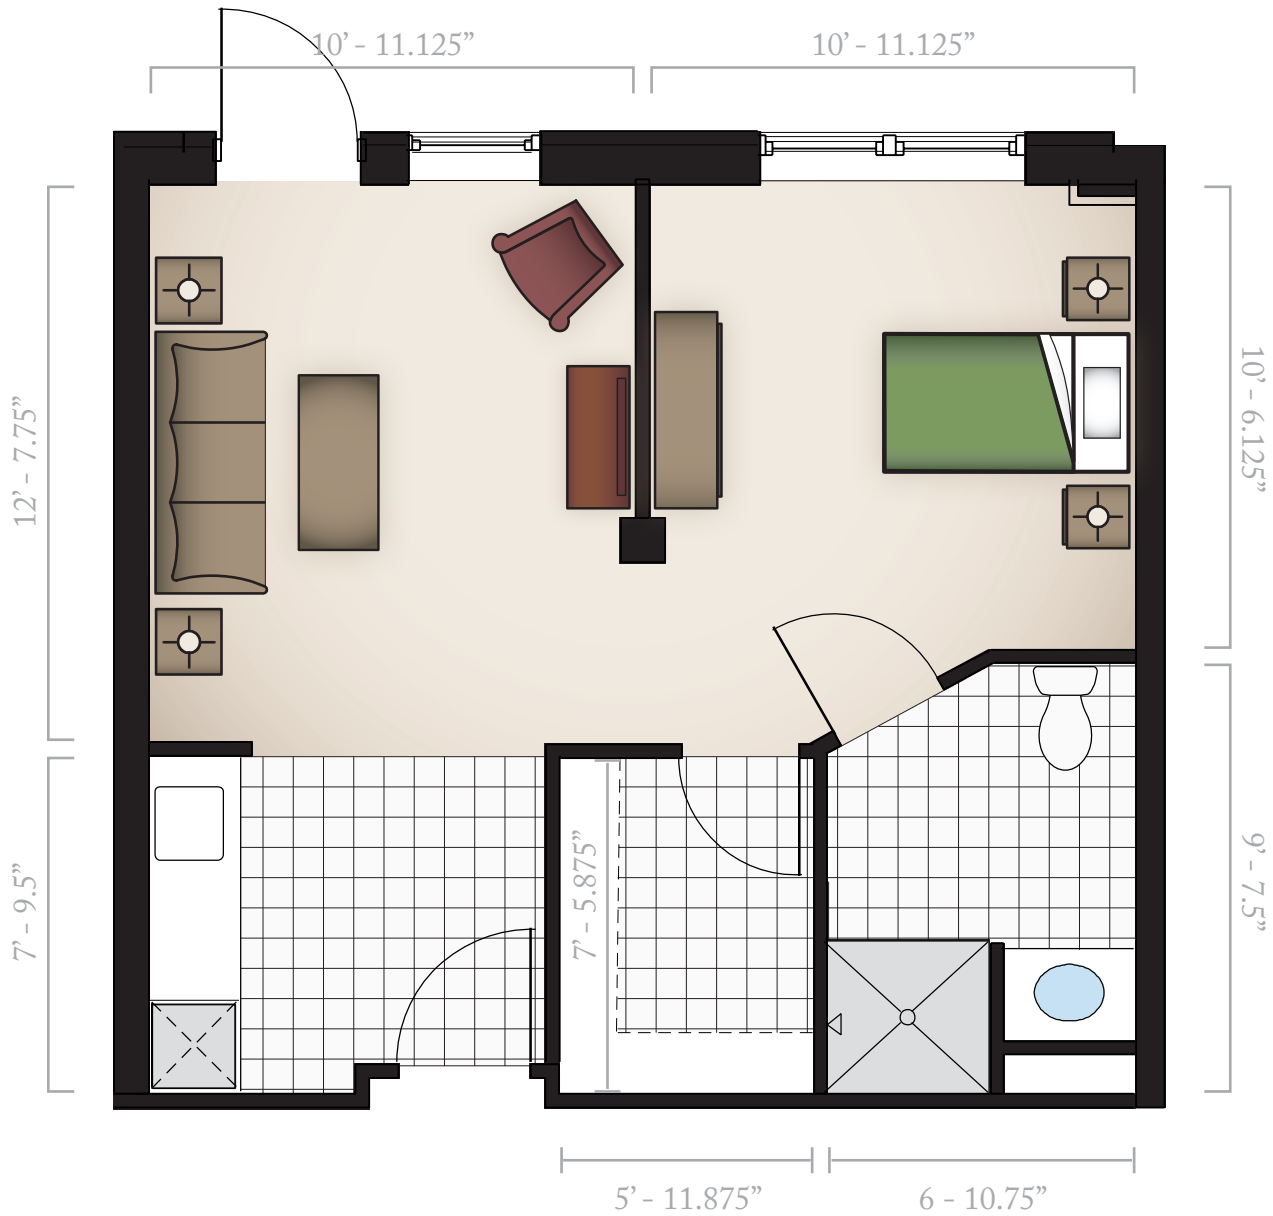

The Palmettos

— ASSISTED LIVING —
& MEMORY CARE

SAGO - STUDIO FLOOR PLAN

Assisted Living

323 Square Feet

Room #s: 105, 107, 119, 129, 143, 205, 219, 229

The Palmettos

— ASSISTED LIVING —
& MEMORY CARE

BAMBOO – STUDIO FLOOR PLAN [HC]

Assisted Living

363 Square Feet

Room #s: 114, 211, 237

The Palmettos

— ASSISTED LIVING —
& MEMORY CARE

PINDO - DELUXE STUDIO FLOOR PLAN

Assisted Living

378 Square Feet

Room #s: 103, 111, 112, 113, 121, 125, 134, 135, 136, 137,
145, 203, 210, 212, 213, 221, 235, 236, 238

The Palmettos

— ASSISTED LIVING —
& MEMORY CARE

MAJESTIC – ONE BEDROOM ALCOVE FLOOR PLAN

Memory Care
332 Square Feet
Room #s: 305